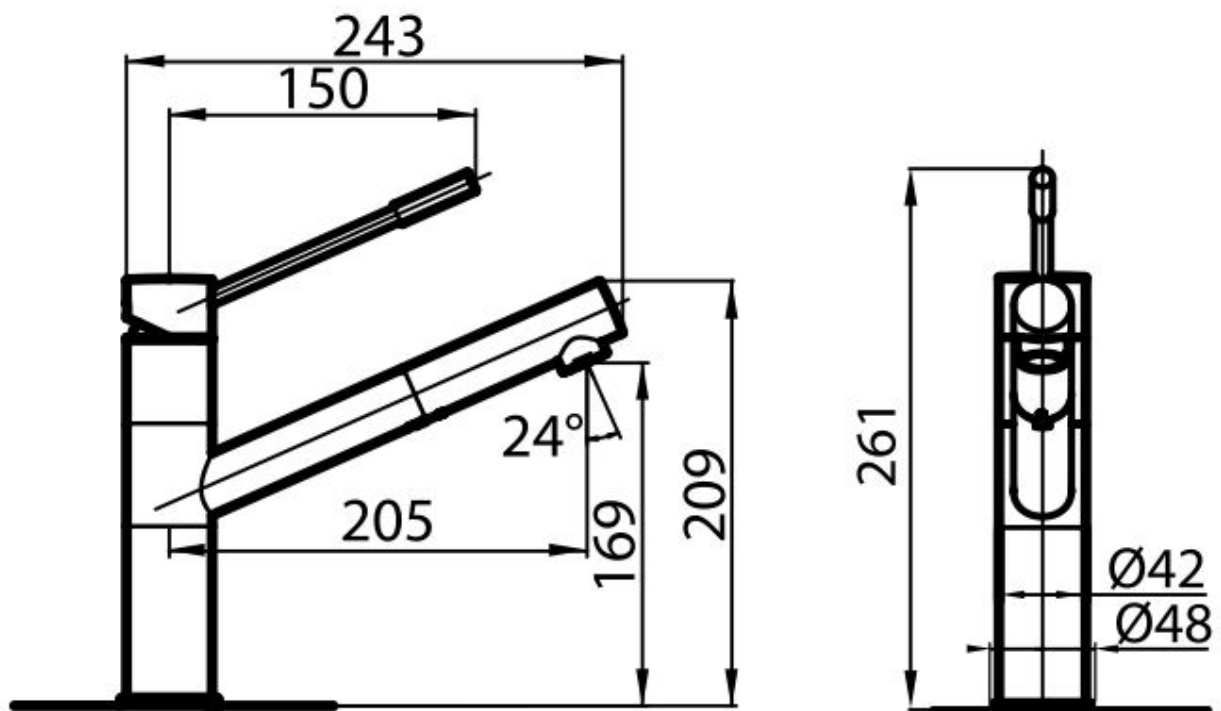

TECHNICAL DATA